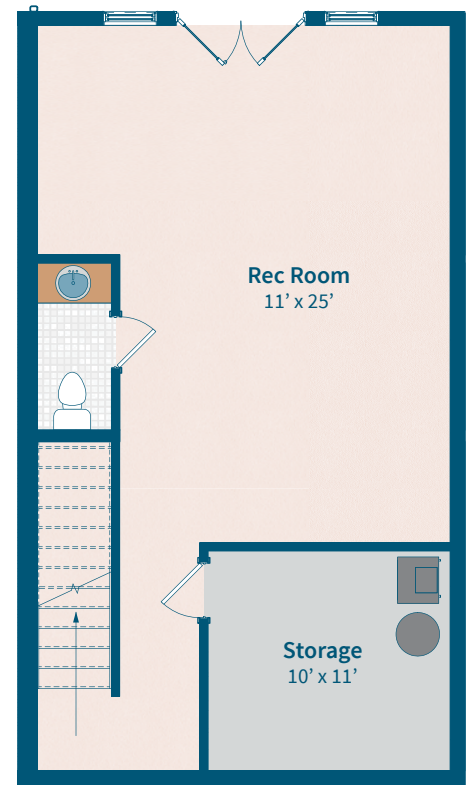

M A R I G O L D

1,975 Square Feet

LEVEL 1

- Luxury Vinyl Plank
- Vinyl Flooring
- Carpeted Flooring
- Concrete

LEVEL 2

BASEMENT