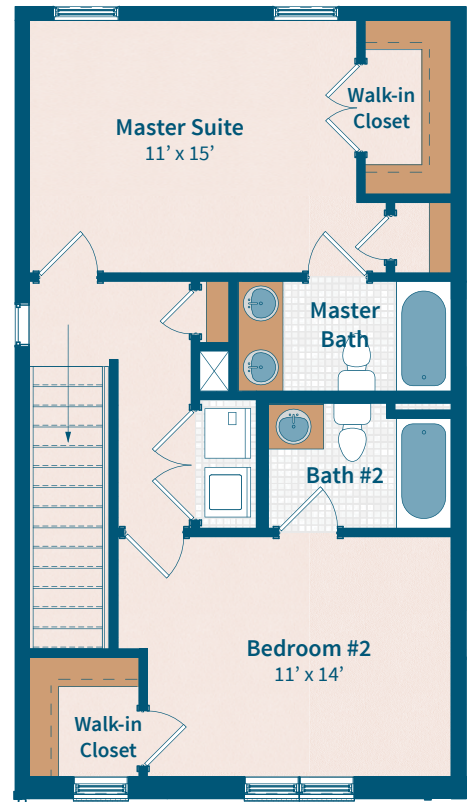

M A R I G O L D

1,975 Square Feet

LEVEL 1

- Luxury Vinyl Plank
- Vinyl Flooring
- Carpeted Flooring
- Concrete

LEVEL 2

BASEMENT