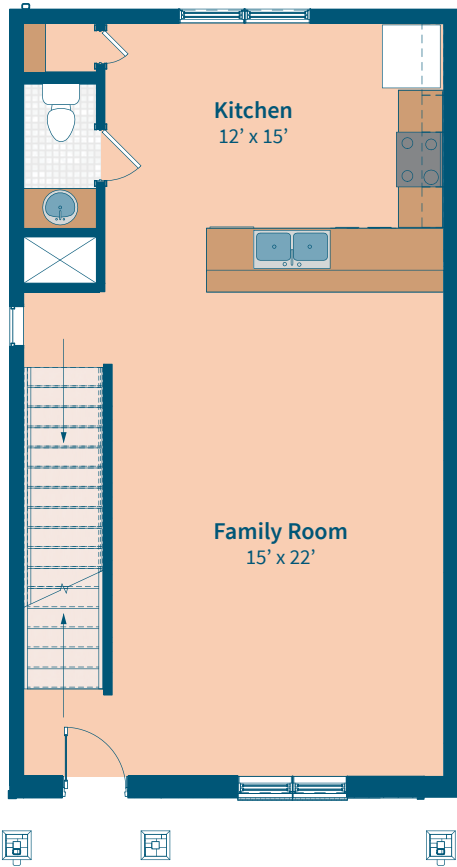

M A R I G O L D

1,975 Square Feet

LEVEL 1

- Luxury Vinyl Plank
- Vinyl Flooring
- Carpeted Flooring
- Concrete

LEVEL 2

BASEMENT